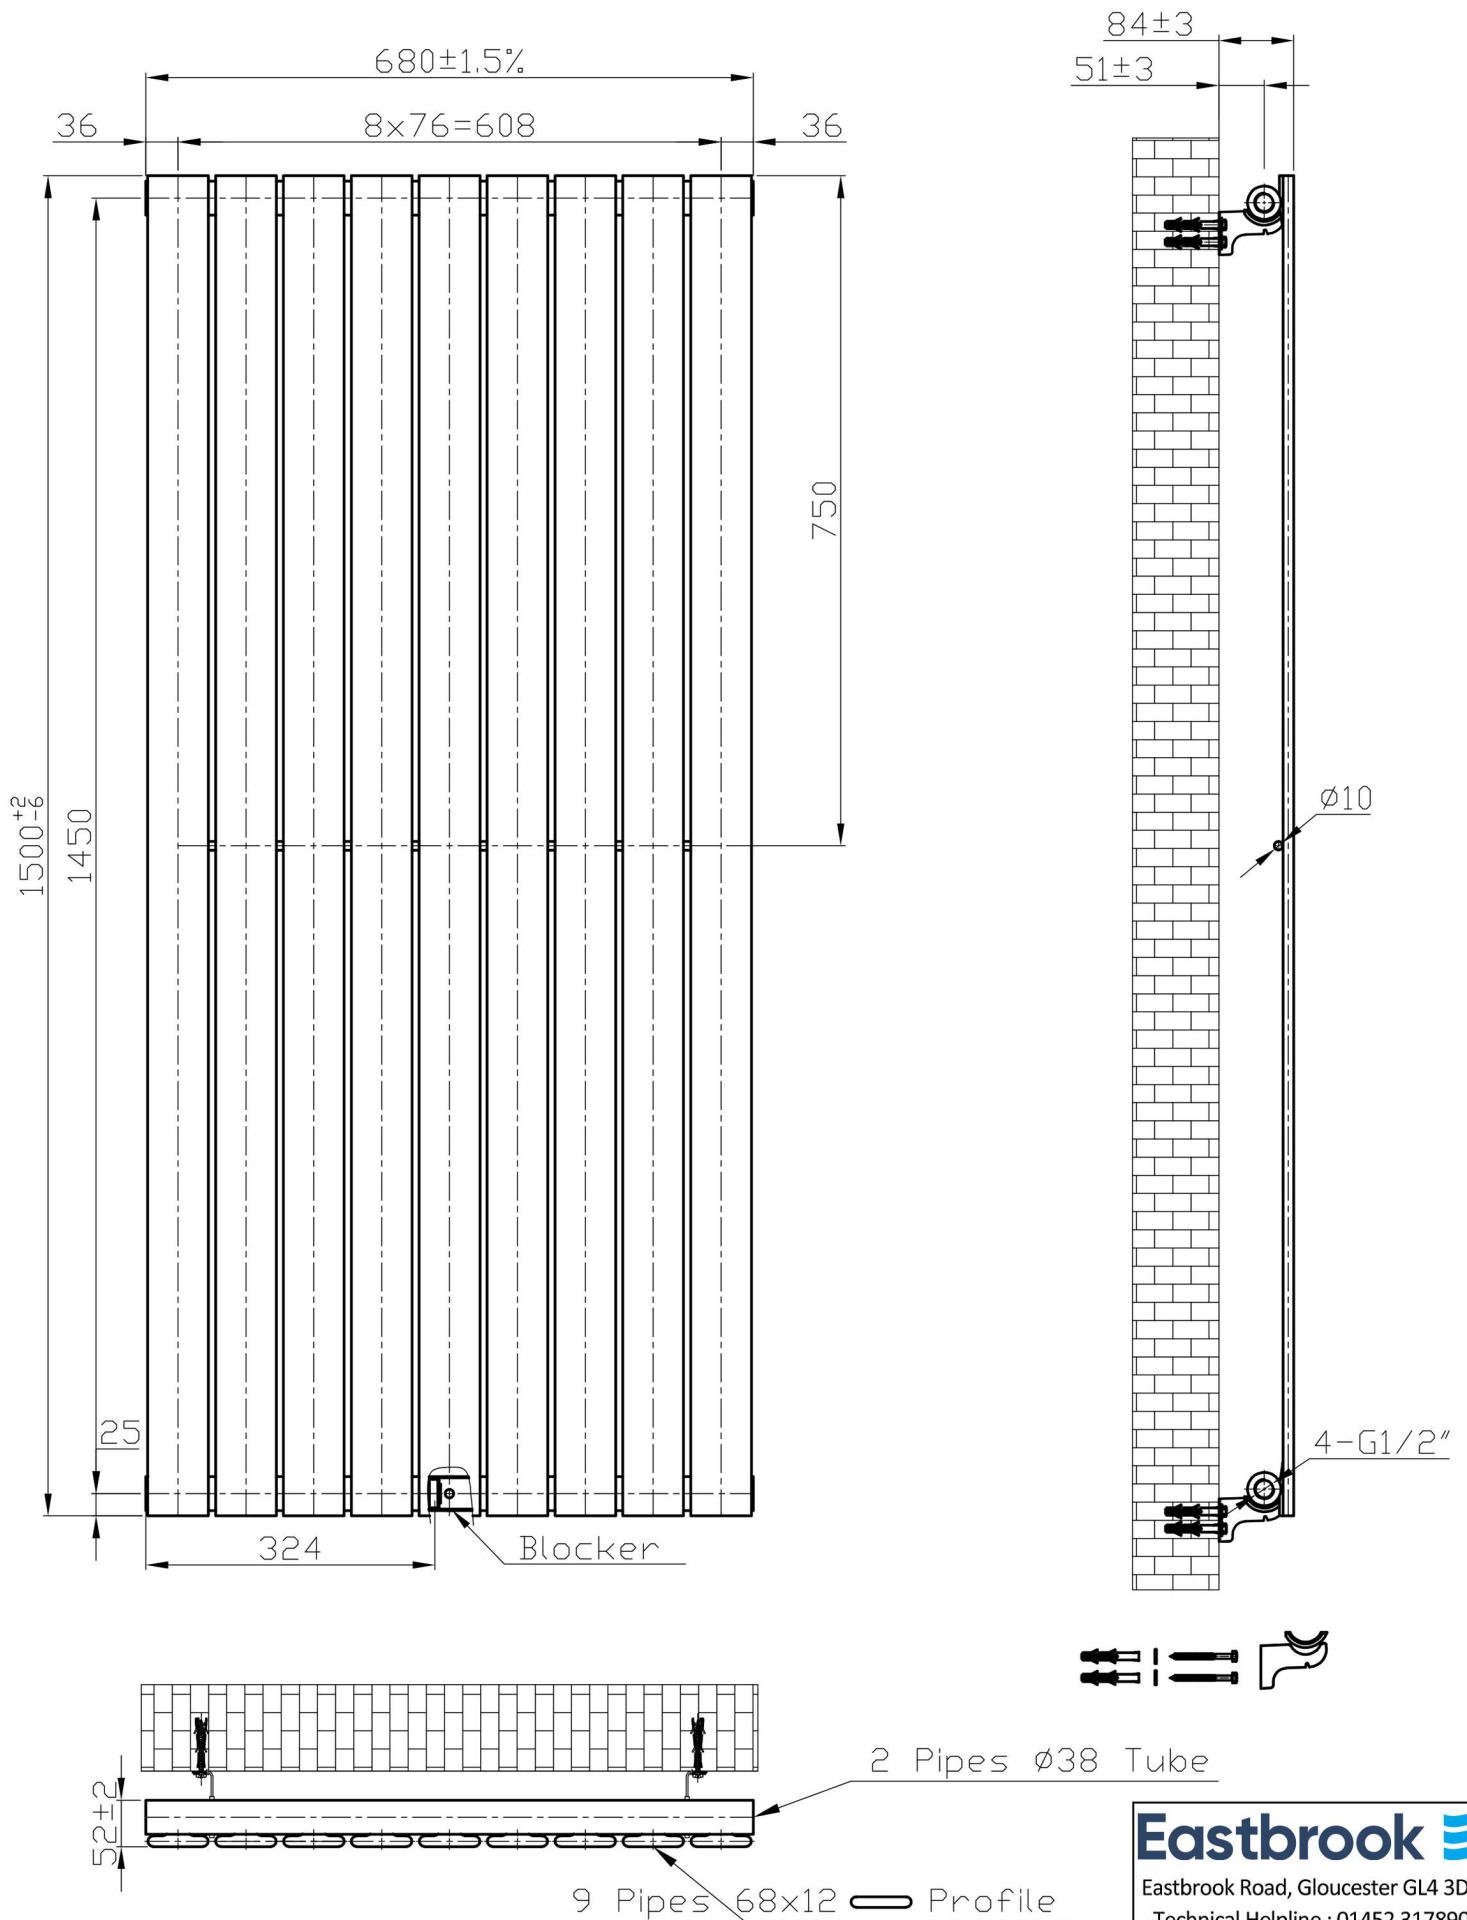

Warrington Type 10 Vertical Radiator 1500 x 680mm.

Technical Drawing

Unit: mm

Eastbrook 

Eastbrook Road, Gloucester GL4 3DB
 Technical Helpline : 01452 317890
 Mon - Fri / 8am - 5pm
 Email : technical@eastbrookco.com